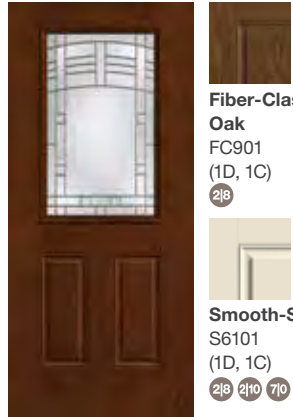

218 Available in 2'8" Width
2110 Available in 2'10" Width

1/2-Glass Options

Fiber-Classic® & Smooth-Star®

All doors available in 6'8" height and 3'0" width.

Maple Park

Fiber-Classic Oak
FC901
(1D, 1C)
2½

Smooth-Star
S6101
(1D, 1C)
2½ 2½ 7½