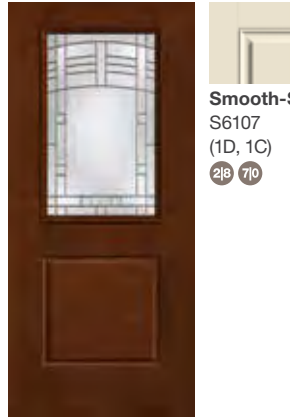

Maple Park

Smooth-Star
S6107
(1D, 1C)
2½ 7½

Fiber-Classic Mahogany
FCM6107 (1D, 1C)