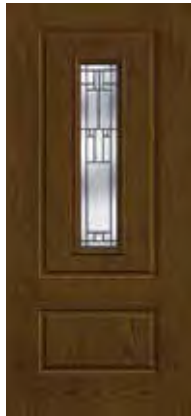

Sedona

Fiber-Classic Oak
FC80952 (1D)