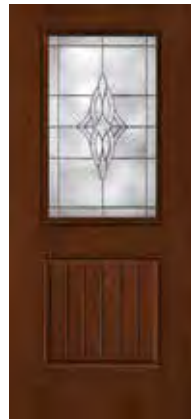

Wellesley

Smooth-Star
S6050
(1C)

Fiber-Classic Mahogany
FCM6050 (1C)