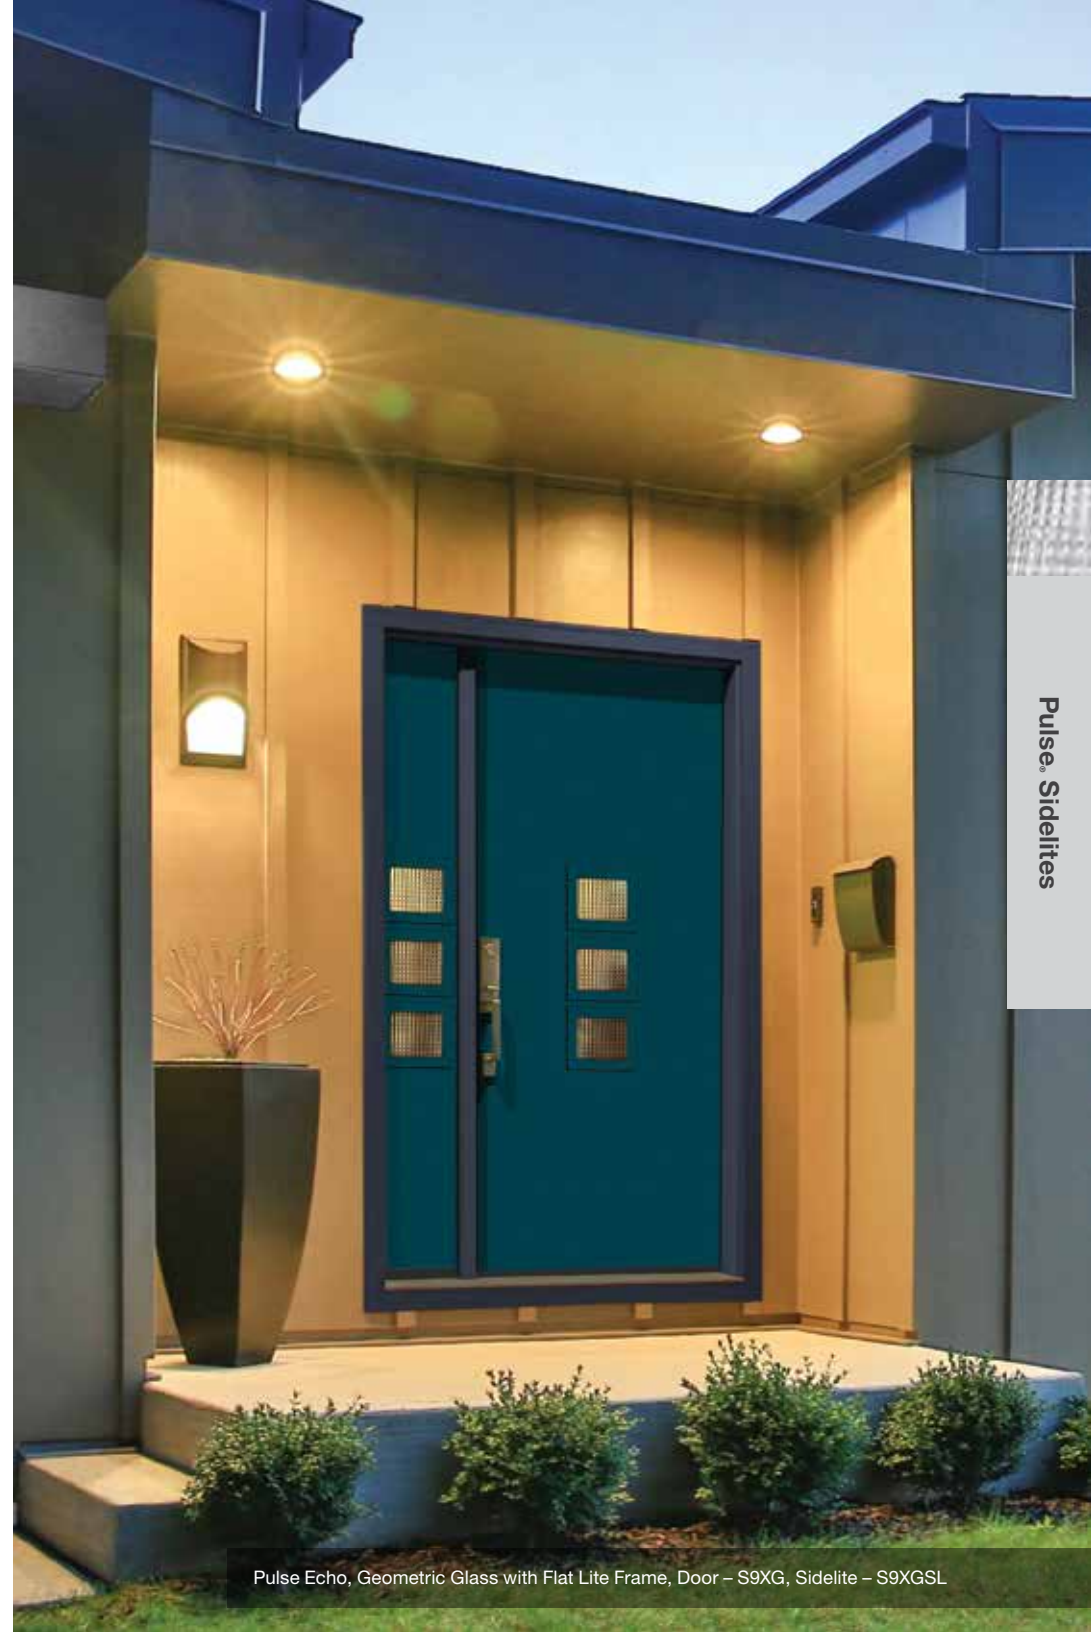

Note: Product images show exterior side of sidelite.

Low-E / Clear

Oak
FC10CLSL-LE (Low-E)
FC10CLSL (Clear)

Smooth
S10CLSL-FFLE (Low-E)
S10CLSL-FF (Low-E)
S10CLSL-LE (Low-E)
S10CLSL (Clear)

Mahogany
FCM10CLSL-LE (Low-E)
FCM10CLSL (Clear)

Privacy

Oak
FC10XCSSL-FF (Chord)
FC10( )SL (XG, XC, XJ, XR, XN)

Smooth
S10( )SL-FF (XG, XE, XC, XJ, XR, XN)
S10( )SL (XE, XC, XJ, XR, XN)

Mahogany
FCM10XCSSL-FF (Chord)
FCM10( )SL (XG, XC, XJ, XR, XN)

Axis

Smooth
S4AXSL-FF (1D)
S4AXSL (1D)

Axis

Smooth
S5AXSL-FF (1D)
S5AXSL (1D)

Axis

Smooth
S9AXSL-FF (1D)
S9AXSL (1D)

Axis

Smooth
S10AXSL-FF (1D)
S10AXSL (1D)

Pulse. Sidelites

Pulse Echo, Geometric Glass with Flat Lite Frame, Door – S9XG, Sidelite – S9XGSL