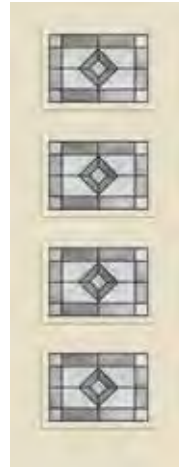

Pembridge

Smooth
S83PB-FF
S83PB
(1C, 1A) 2/8 2/10 3/6