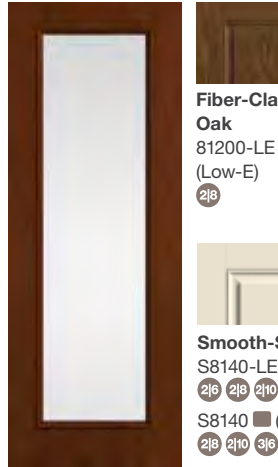

1D Black Nickel
XG Geometric

XE Satin Etch
XR Rainglass

LE Low-E
SDLF1 Simulated Divided Lites

SDLF5 Simulated Divided Lites
2 1/8 Available in 2'6" Width

Note: Product images show exterior side of door.

Low-E / Clear